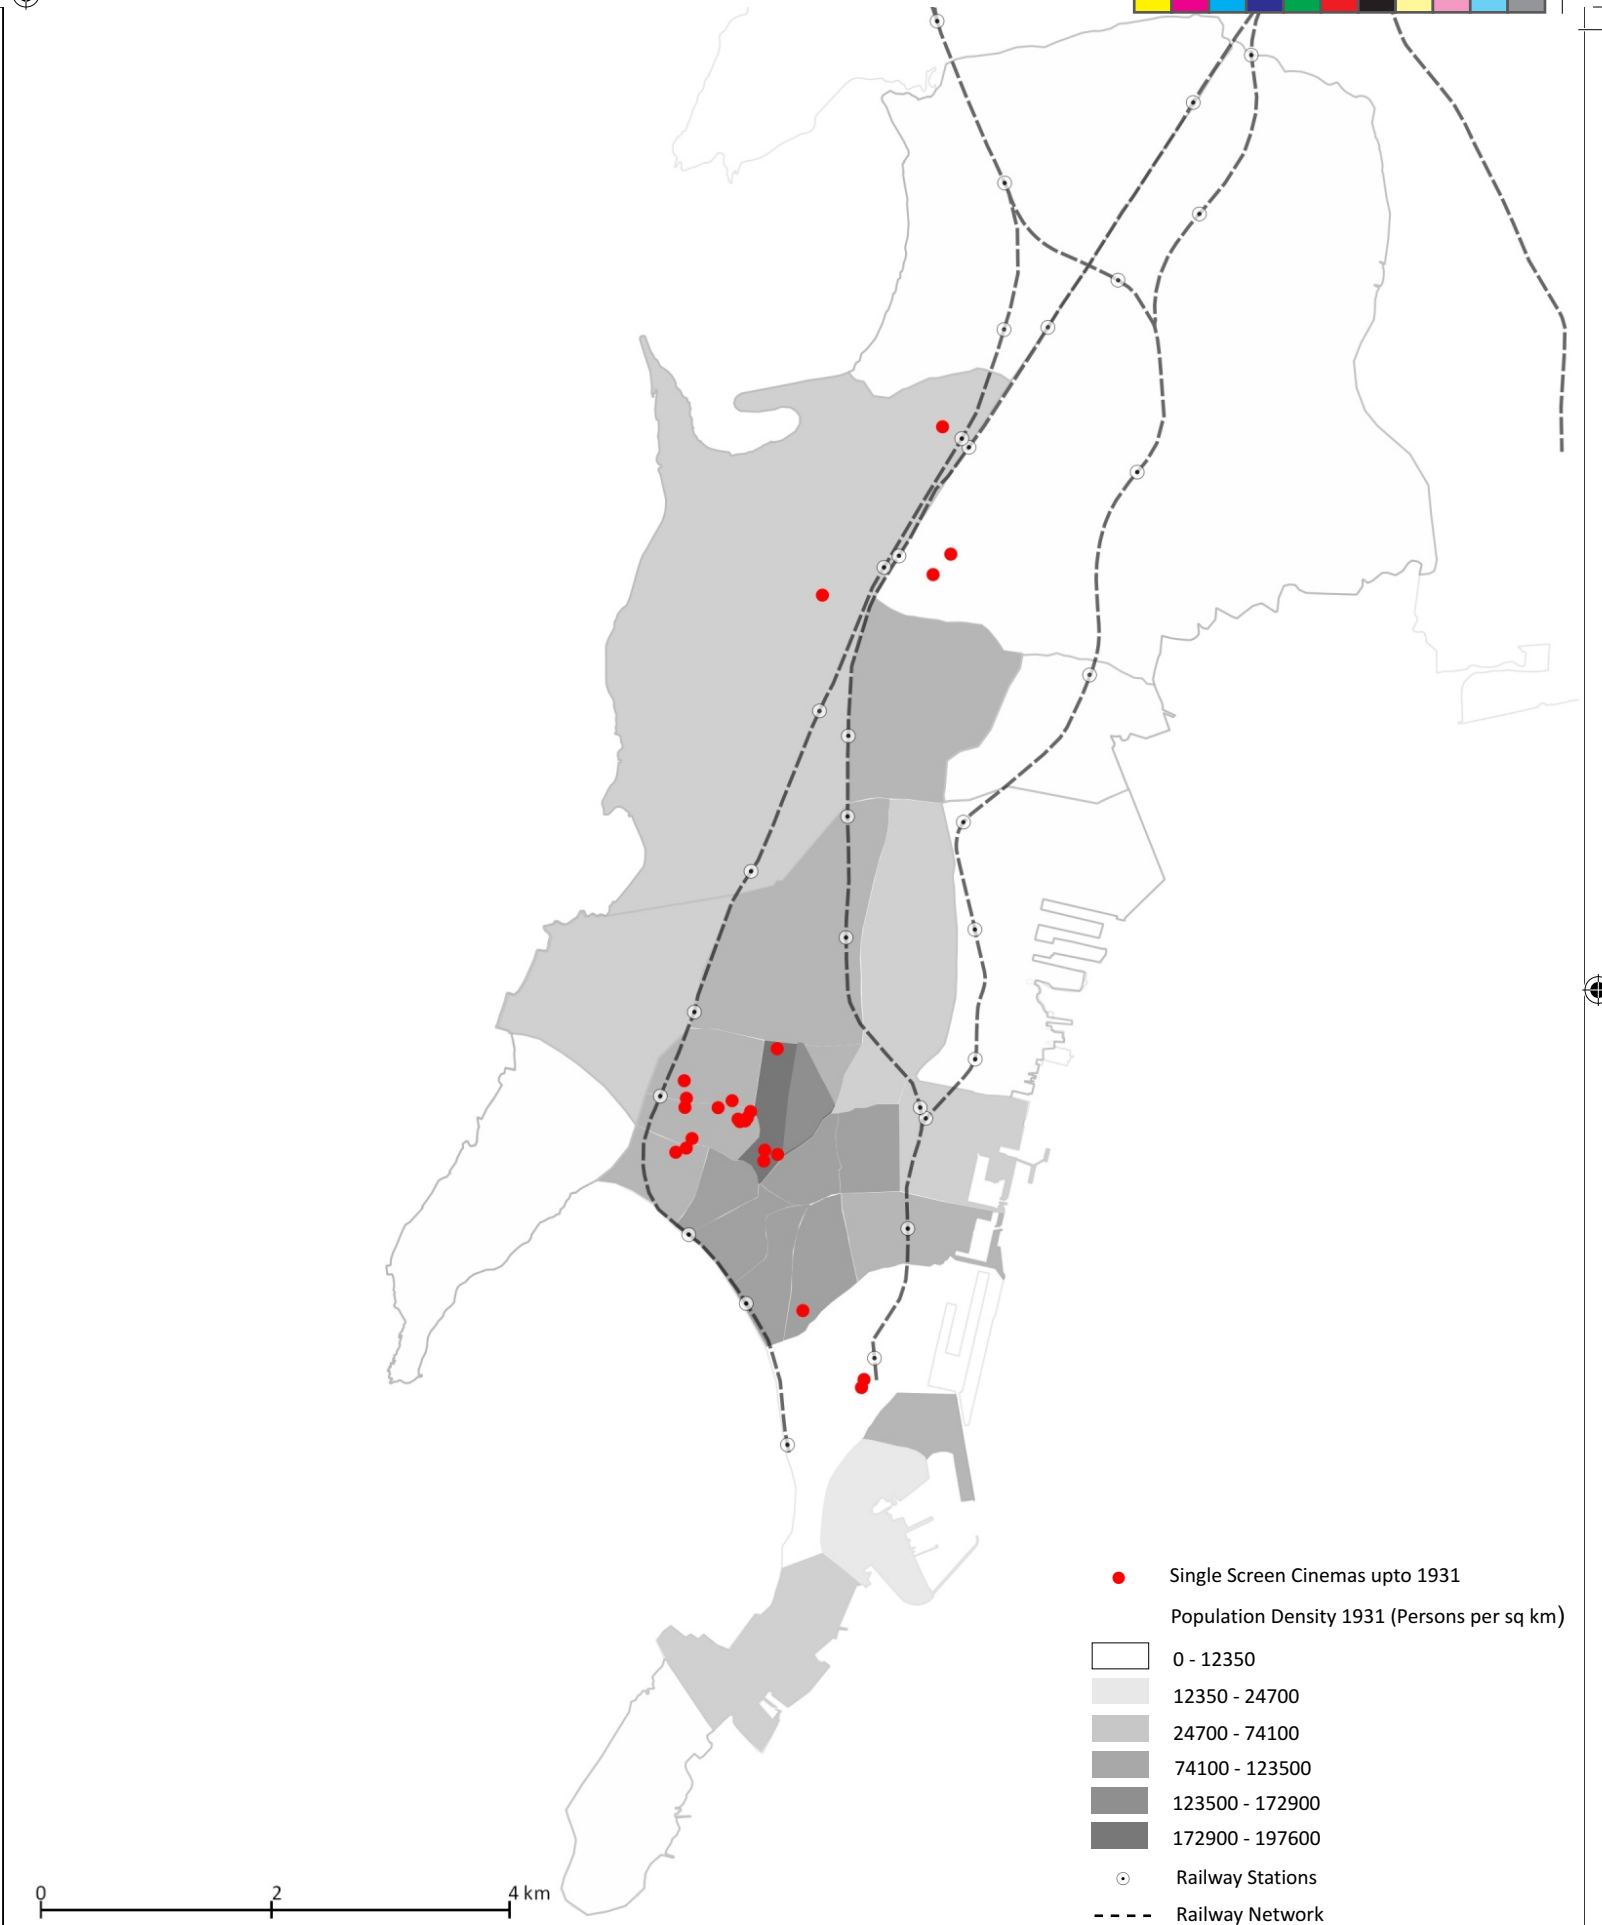

# Mapping Single Screen Cinema Theatres: 1911 to 2001

BY URBAN DESIGN RESEARCH INSTITUTE

The following maps were made under the Information and Communication Infrastructure - GIS project carried out by Urban Design Research Institute (UDRI) supported by Ford Foundation

0 5 10 kms

© 2014 Urban Design Research Institute, Mumbai

0 5 10 kms

© 2014 Urban Design Research Institute, Mumbai