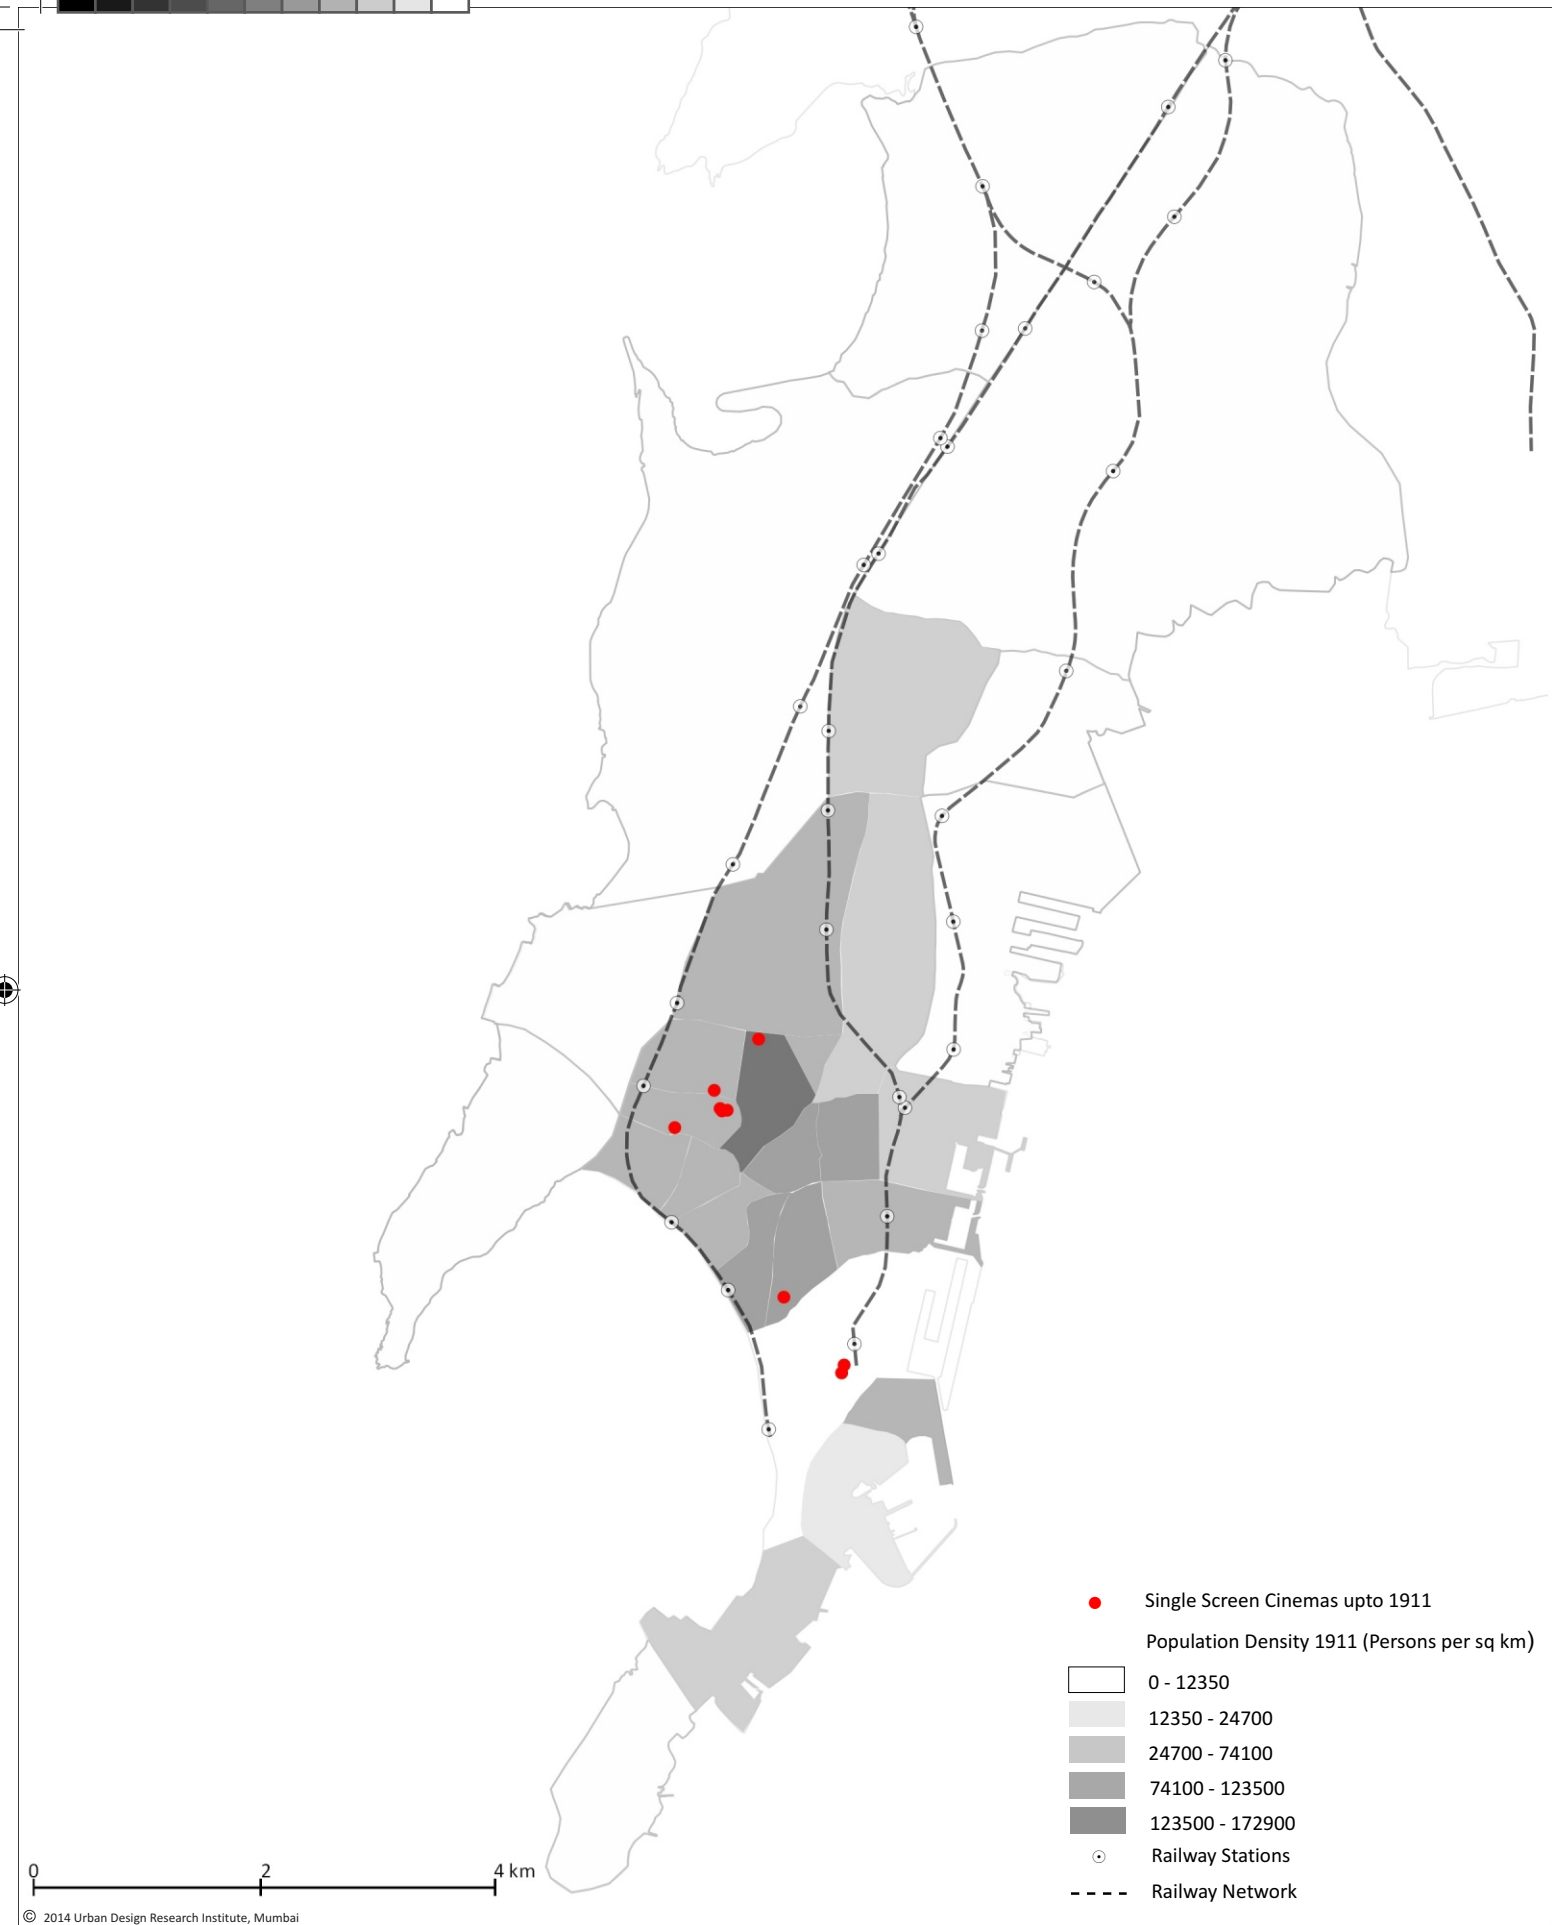

# Mapping Single Screen Cinema Theatres: 1911 to 2001

BY URBAN DESIGN RESEARCH INSTITUTE

The following maps were made under the Information and Communication Infrastructure - GIS project carried out by Urban Design Research Institute (UDRI) supported by Ford Foundation

0 5 10 kms

© 2014 Urban Design Research Institute, Mumbai

0 5 10 kms

© 2014 Urban Design Research Institute, Mumbai