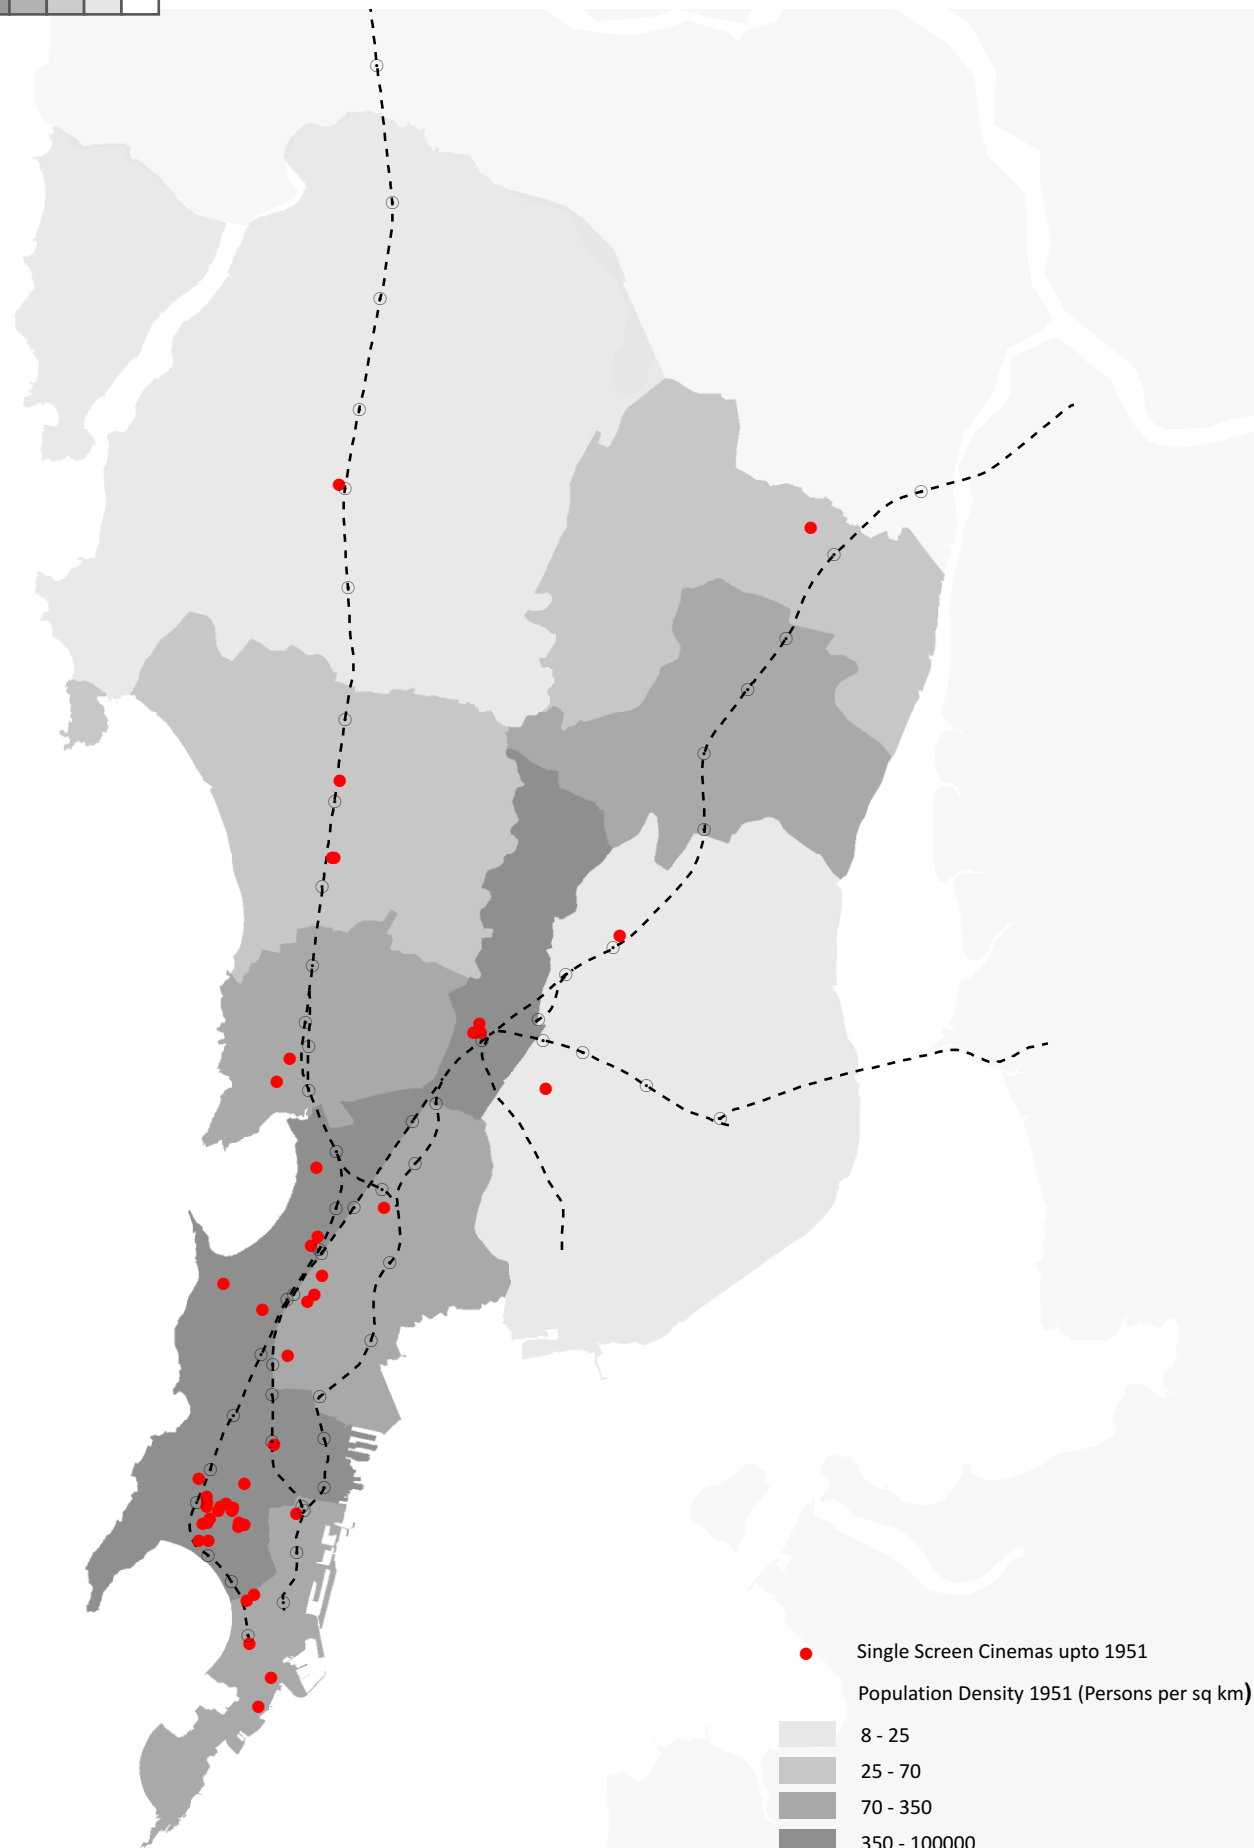

# Mapping Single Screen Cinema Theatres: 1911 to 2001

BY URBAN DESIGN RESEARCH INSTITUTE

The following maps were made under the Information and Communication Infrastructure - GIS project carried out by Urban Design Research Institute (UDRI) supported by Ford Foundation

0 5 10 kms

© 2014 Urban Design Research Institute, Mumbai

0 5 10 kms

© 2014 Urban Design Research Institute, Mumbai