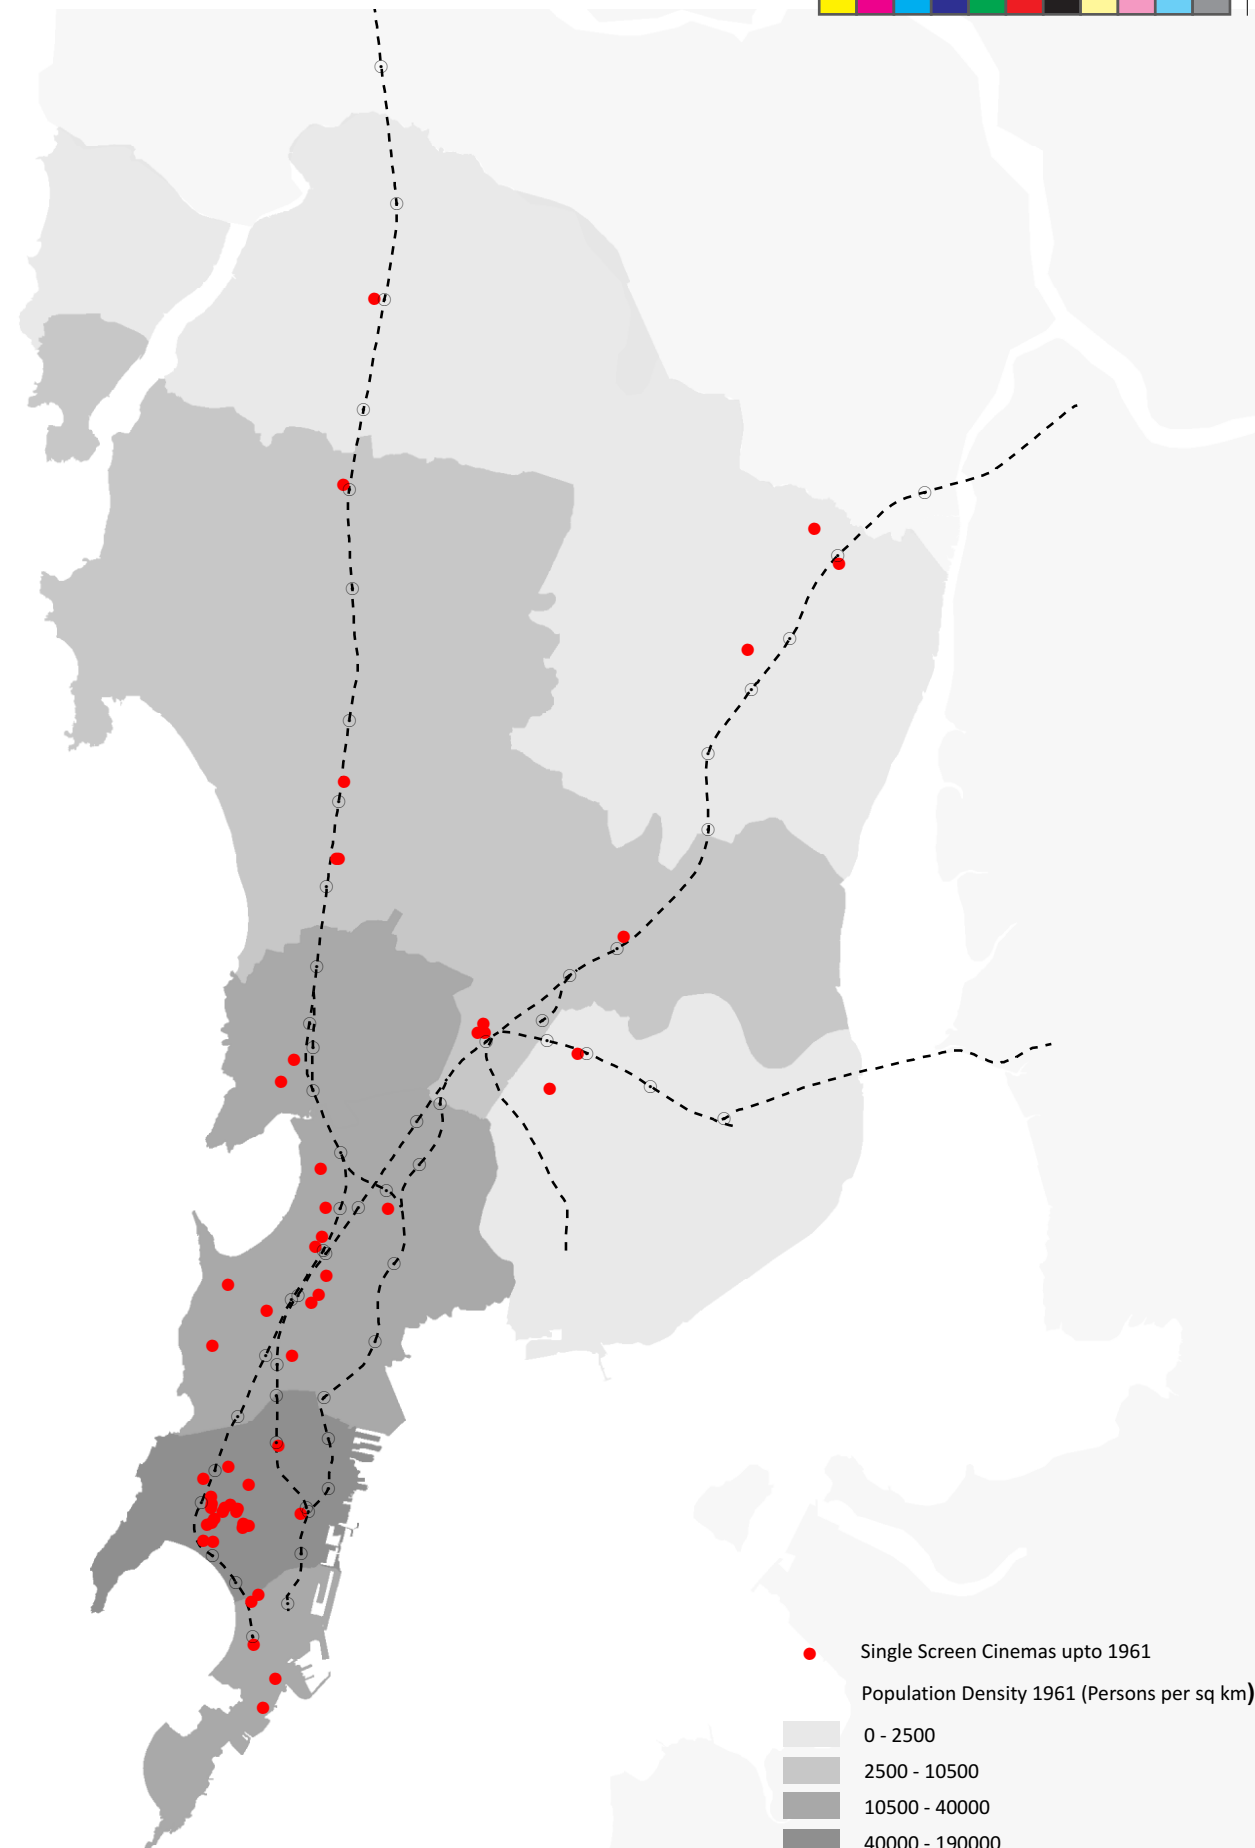

# Mapping Single Screen Cinema Theatres: 1911 to 2001

BY URBAN DESIGN RESEARCH INSTITUTE

The following maps were made under the Information and Communication Infrastructure - GIS project carried out by Urban Design Research Institute (UDRI) supported by Ford Foundation

0 5 10 kms

© 2014 Urban Design Research Institute, Mumbai

0 5 10 kms

© 2014 Urban Design Research Institute, Mumbai